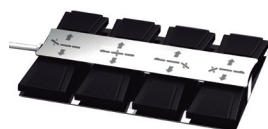

Tempo

Upmarket podiatry chair with very stable structure and high comfort. Specially designed to optimize the workspace due to 240° rotation. 3 motors control height, backrest and seat inclination. Footrest adjustable by gas lift pump, reversible arms and adjustable headrest. Also available 4 motors model (2246B) to control footrest movement. White PU upholstery of high quality and easy cleaning.

Camilla de alta gama con estructura muy estable, diseñada especialmente para optimizar el espacio de trabajo gracias a la posibilidad de rotación del sillón de 240°. Dispone de 3 motores que controlan la altura, la inclinación del respaldo y la inclinación del asiento. Reposapiés regulable mediante pistón de gas, reposabrazos reversibles. También disponible con 4 motores (modelo 2246B) que posibilitan la regulación automática del reposapiés. Tapizado PU de alta calidad y de fácil limpieza.

Fauteuil haut de gamme avec structure très stable et confortable, conçu spécialement pour optimiser l'espace de travail grâce à la rotation du fauteuil à 240°. Il est équipé de 3 moteurs qui contrôlent la hauteur, le dossier et le siège. Jambes réglables par vérin à gaz et accoudoirs réversibles. Il est disponible en 4 moteurs (modèle 2246B) pour le réglage automatique des jambes. Revêtement en PU blanc de haute qualité et facile à nettoyer.